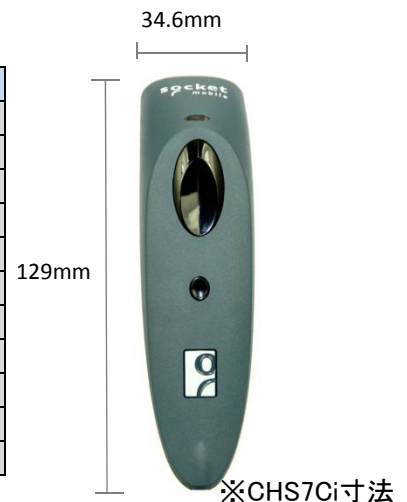

製品ラインナップ

製品名	型式	インターフェイス	備考
CHS7Ci v3	CX2870-1409	Bluetooth® (HID/SPP/MFi)	CCD イメージャー(グレー)
CHS7Mi v3	CX2872-1411	Bluetooth® (HID/SPP/MFi)	レーザー(グレー)
CHS7Pi v3	CX2874-1413	Bluetooth® (HID/SPP/MFi)	レーザー 堅牢タイプ(グレー)
CHS7Di v3	CX2877-1472	Bluetooth® (HID/SPP/MFi)	CCDイメージャー 堅牢タイプ(グレー)
CHS7DiRx v3	CX2879-1474	Bluetooth® (HID/SPP/MFi)	CCDイメージャー 堅牢・抗菌タイプ(ホワイト)
CHS7Qi v3	CX3309-1529	Bluetooth® (HID/SPP/MFi)	CCD2Dイメージャー(グレー)
CHS7Xi v3	CX2864-1336	Bluetooth® (HID/SPP/MFi)	CCD2Dイメージャー 堅牢タイプ(グレー)
CHS7XiRx v3	CX2866-1338	Bluetooth® (HID/SPP/MFi)	CCD2Dイメージャー 堅牢・抗菌タイプ(ホワイト)
充電クレードル	AC4054-1381		CHS7Ci/7Mi/7Qi用(ブラック)
充電クレードル	AC4055-1382		CHS7Di/7Pi/7Xi用(ブラック)
充電クレードル	AC4056-1383		CHS7DiRx/7XiRx用(ホワイト)

●ご使用の前に取扱説明書をお読みの上、正しくお使いください。 ●外観・仕様等は改良のため、予告なく変更することがあります。

アイデアと技術の
itecs

株式会社アイテックス

〒111-0041 東京都台東区元浅草1-6-13 元浅草MNIビル6F
TEL: 03-5246-9420 FAX: 03-5246-9421
E-MAIL: sales@j-itecs.co.jp
http://www.j-itecs.co.jp

東京本社

大阪営業所

〒541-0045 大阪市中央区道修町2-1-10 T・M・B道修町ビル3F
TEL: 06-6223-9420 FAX: 06-6223-9421

製造元: Socket Mobile Inc.

●お求め、ご相談は・・・